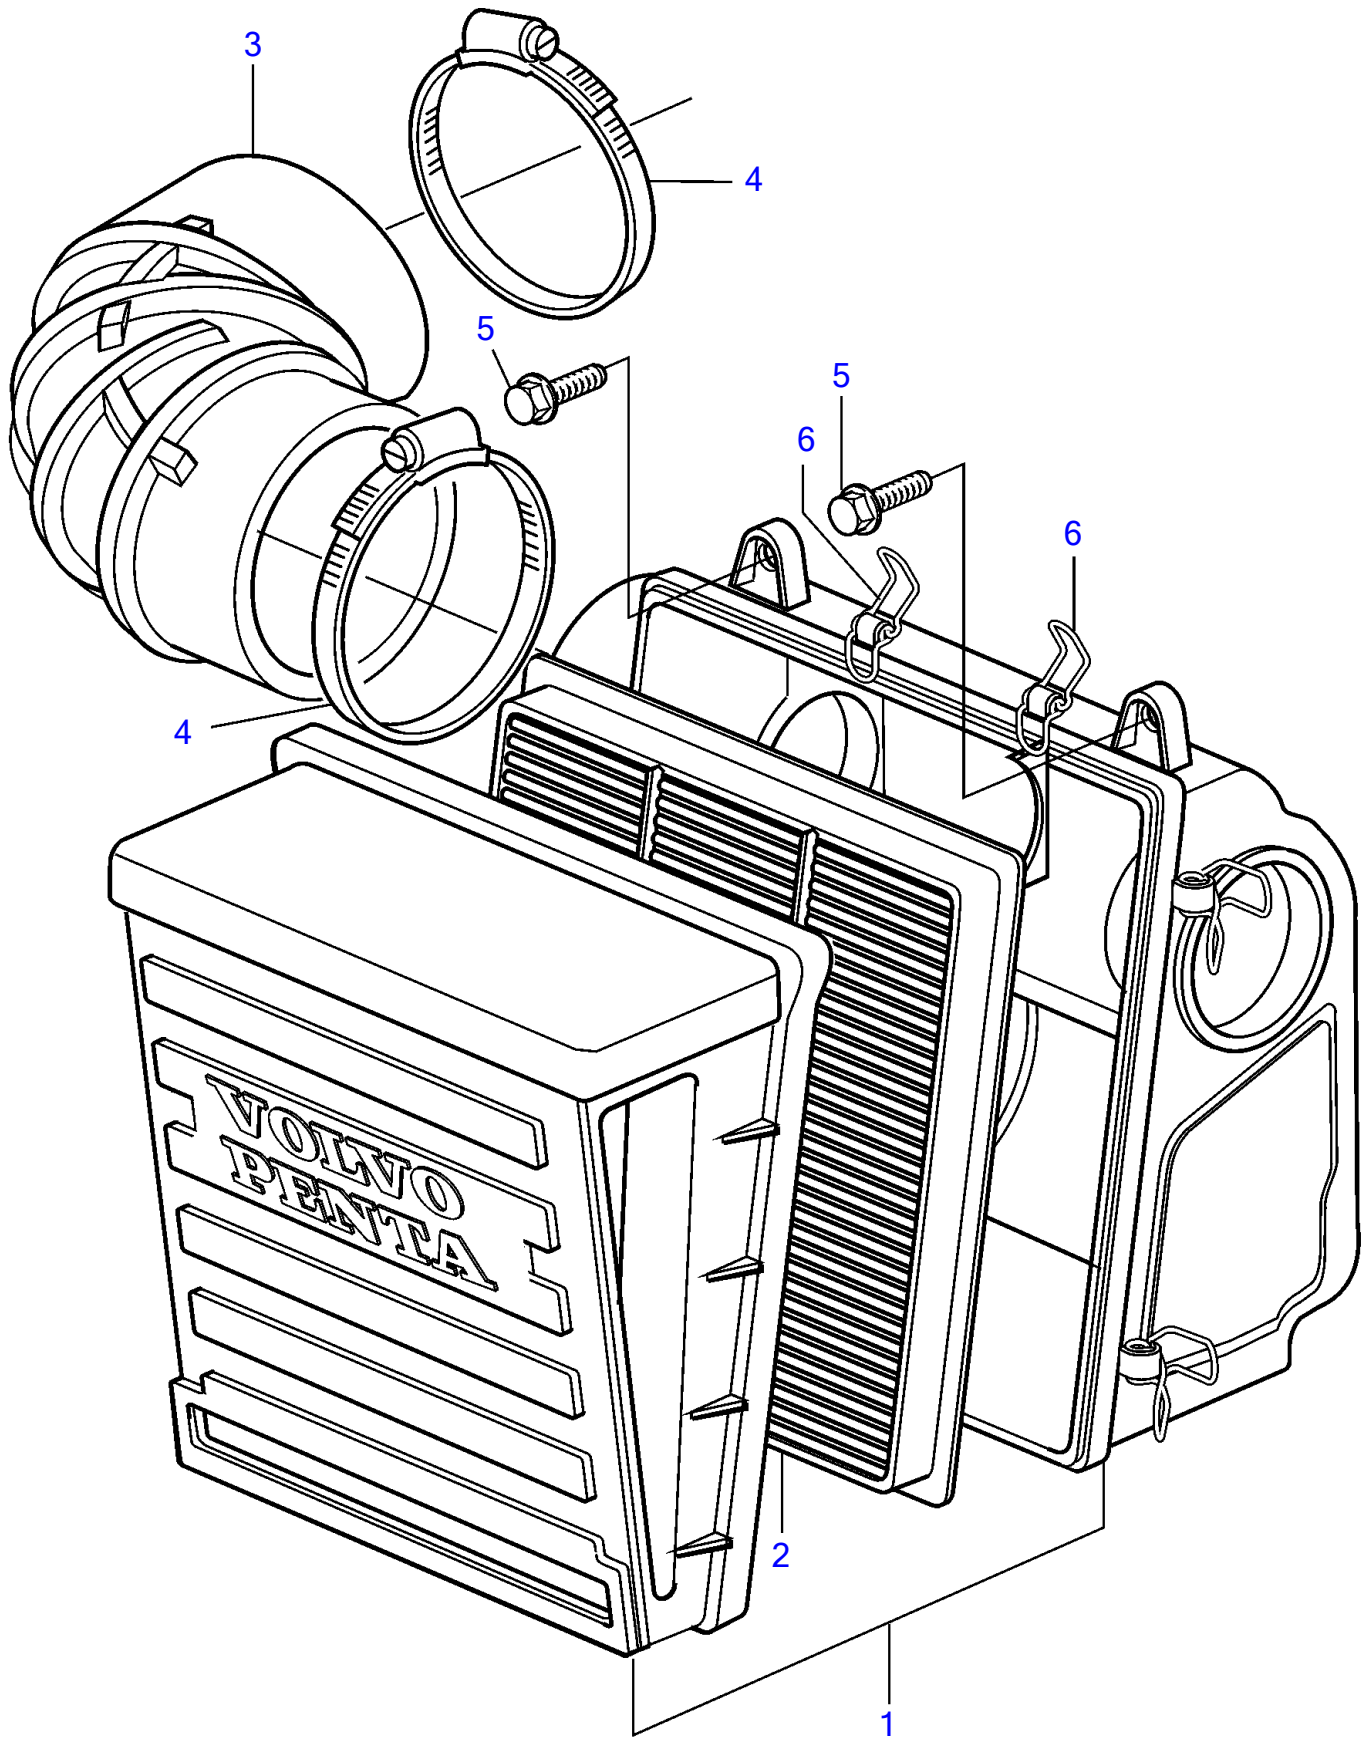

D4-180I-B, D4-180I-C, D4-180I-D, D4-180I-E, D4-210A-A, D4-210I-A, D4-210I-B, D4-225I-B, D4-225I-C, D4-225I-D,
D4-260D-B, D4-260D-C, D4-260D-D, D4-260I-A, D4-260I-B, D4-260I-C, D4-260I-D, D4-300I-A, D4-300I-C, D4-300I-D,
D4-225I-E, D4-260D-E, D4-260I-E, D4-300I-E

D4-180I-B, D4-180I-C, D4-180I-D, D4-180I-E, D4-210A-A, D4-210I-A, D4-210I-B, D4-225I-B, D4-225I-C, D4-225I-D, D4-260D-B, D4-260D-C, D4-260D-D, D4-260I-A, D4-260I-B, D4-260I-C, D4-260I-D, D4-300I-A, D4-300I-C, D4-300I-D, D4-225I-E, D4-260D-E, D4-260I-E, D4-300I-E

REF	PART NO.	QTY	DESCRIPTION	NOTES
1	3583854	1	Air cleaner	Replaced by 3818355
	3818355	1	Air filter	
2	3818541	1	Insert	(3583654)
3	3584004	1	Hose	
4	982694	2	Hose clamp	
5	945444	2	Flange screw	
6	22428297	4	Anchorage